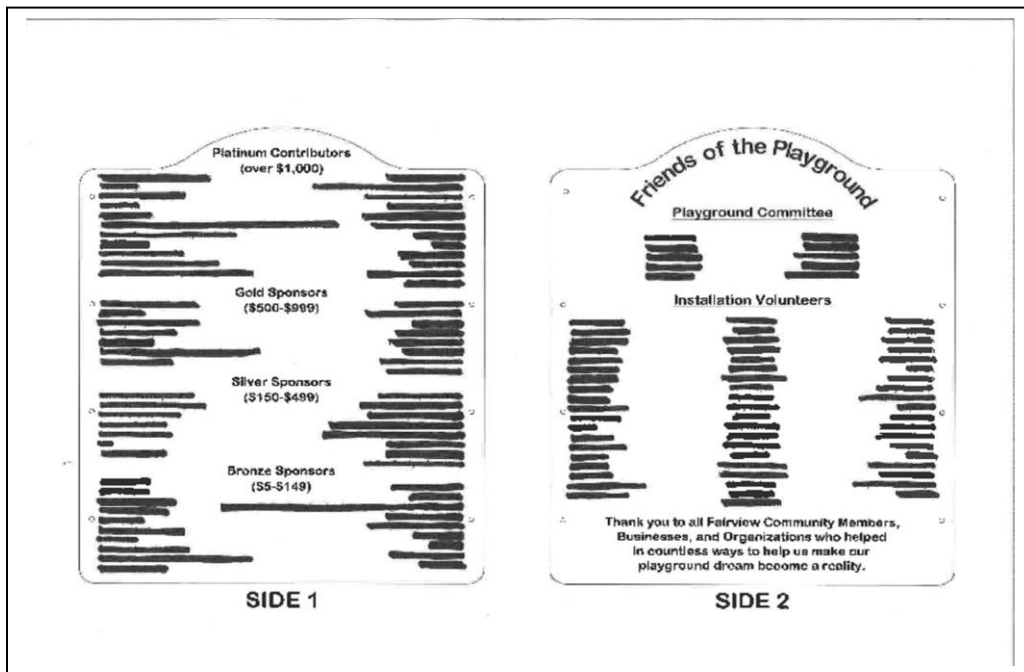

## What will the Recognition Sign look like?

Below is a *DRAFT view* of the proposed sign.

Note: the names on this image have been blacked out but are listed by category in charts below.

## Sign Details:

- One side of the sign will be for Donor/Sponsors and the other for Contributors/Volunteers.
- The signs will be mounted back-to-back. The 2 pieces will be glued to a middle aluminum backing to make it sturdy and provide vertical aluminum angles that will get screwed to the 2 posts.
- The signs will be engraved from the back so that the face of it is smooth and if there's any vandalism, graffiti, it can be cleaned with whatever chemical without affecting the engraving.
- The sign will be mounted between two powder coated posts that will be cemented into the ground.